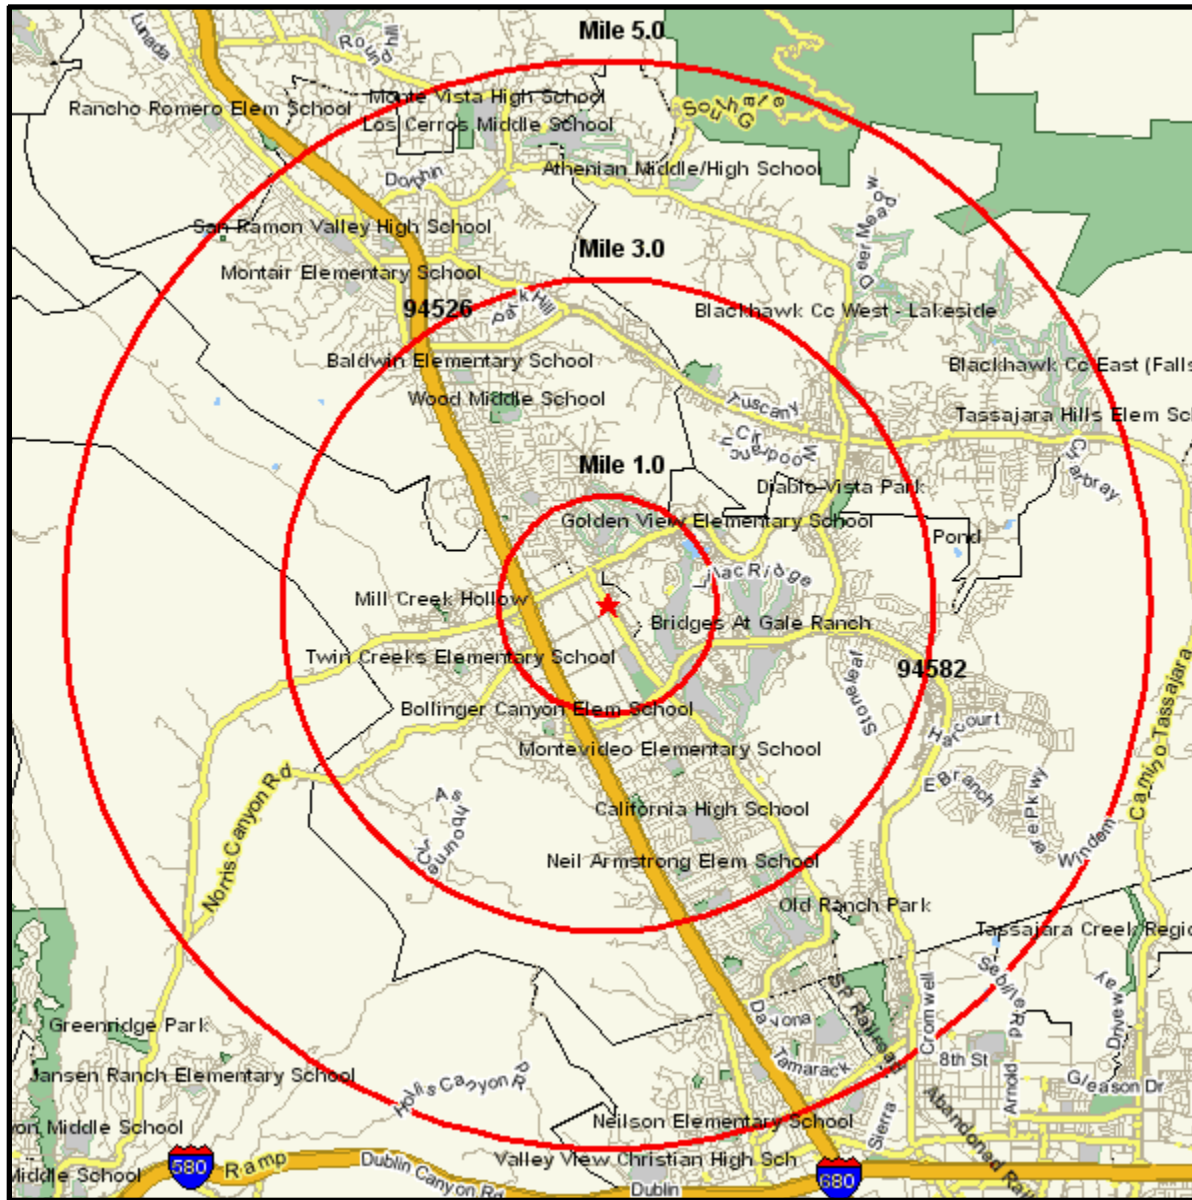

Area Map

Prepared For:

Order #: 968833174
Site: 01

ALCOSTA BLVD AT NORRIS CANYON
RD
SAN RAMON, CA 94583
Coord: 37.776950, -121.961464
Radius - See Appendix for Details

Area Map

Prepared For:

Order #: 968833174
Site: 01

Appendix: Area Listing

Area Name:

Type: Radius 1

Radius Definition:

ALCOSTA BLVD AT NORRIS CANYON RD
SAN RAMON, CA 94583

Center Point: 37.776950 -121.961464
Circle/Band: 0.00 - 1.00

Area Name:

Type: Radius 2

Radius Definition:

ALCOSTA BLVD AT NORRIS CANYON RD
SAN RAMON, CA 94583

Center Point: 37.776950 -121.961464
Circle/Band: 0.00 - 3.00

Area Name:

Type: Radius 3

Radius Definition:

ALCOSTA BLVD AT NORRIS CANYON RD
SAN RAMON, CA 94583

Center Point: 37.776950 -121.961464
Circle/Band: 0.00 - 5.00